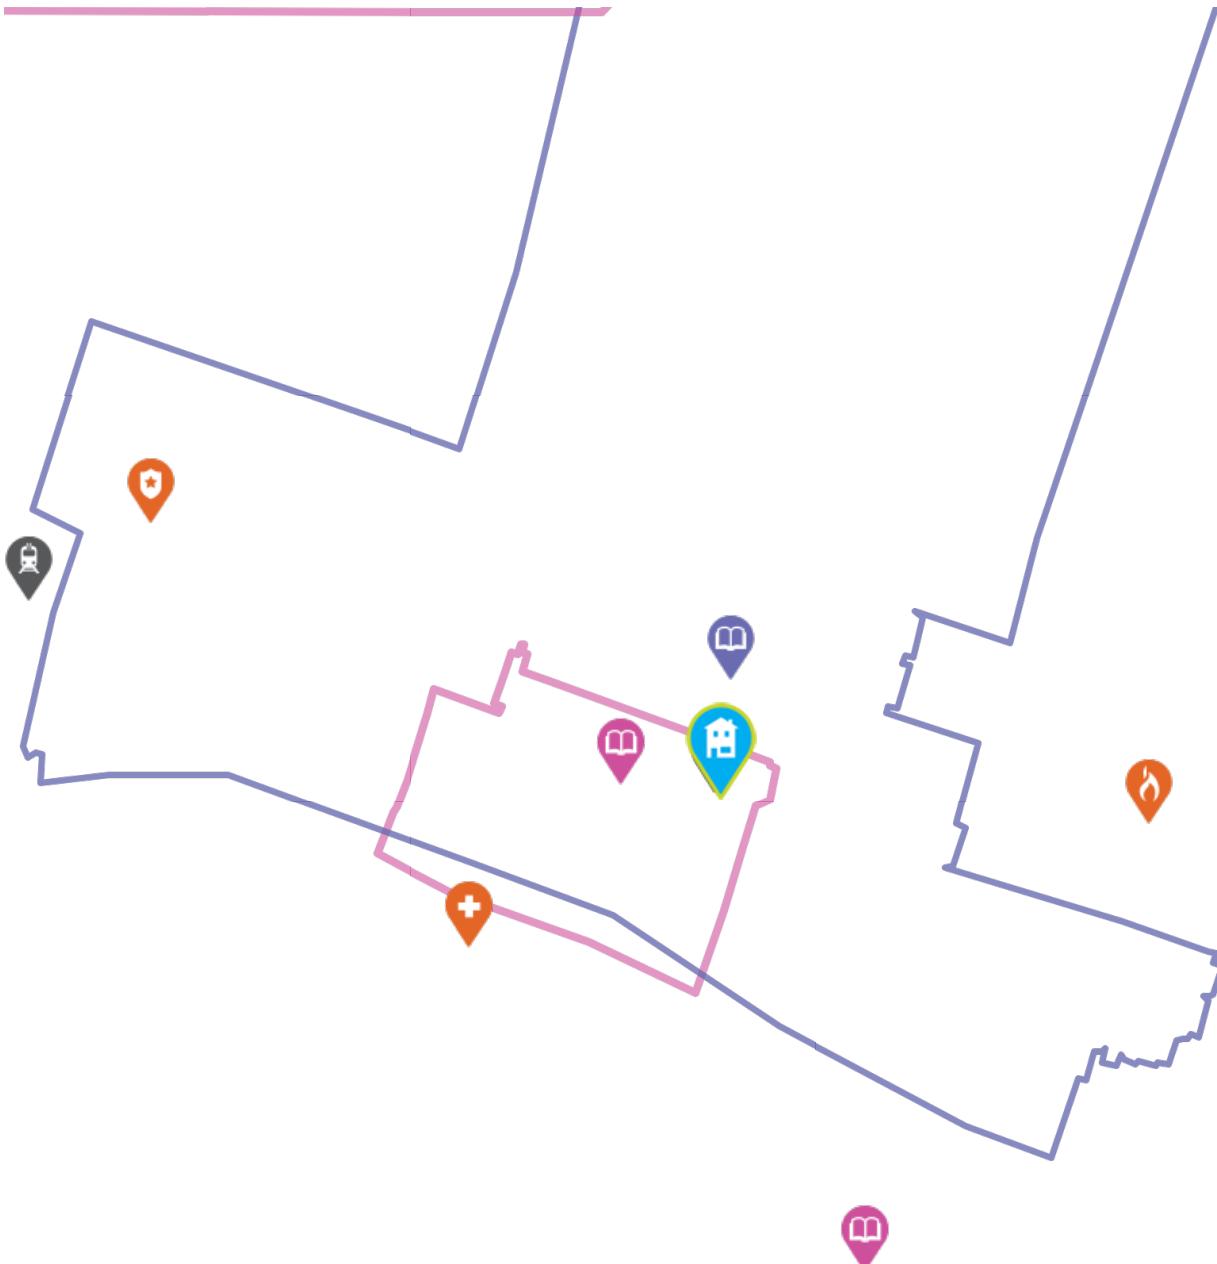

The nearest rail transit stop is Hamilton

3.13 KM away

<https://www.viarail.ca...>

The nearest street-level transit stop is Main At Balsam

about a 1 minute walk - 0.04 KM away

<http://www.hamilton.ca...>

SAFETY

2.75 KM away

Address	155 King William St, Hamilton, ON L8R 1A7, Canada
----------------	---

<https://hamiltonpolice.on.ca...>

CONVENIENCE

Being close to things you need every day makes life so much easier. See the conveniently located retailers near you below:

 **Price Chopper**  about a 15 minute walk - 1.1 KM away

Address 869 Barton E, Hamilton, ON

 **Esso**  about a 15 minute walk - 1.1 KM away

Address 799 Barton St E, Hamilton, ON, L8L 3B2

 **Tim Hortons**  about a 3 minute walk - 0.2 KM away

Address 888 Main St E, Hamilton, ON, L8M 1M3

 **Fit4Less**
1.8 KM away

Address 1211 Barton St E, Hamilton, ON, L8H 2V4

-  Elementary Schools
-  Middle Schools
-  High Schools
-  Transit
-  Safety
-  Elementary Attendance Zone
-  Middle Attendance Zone
-  High Attendance Zone
-  Parks
-  Convenience